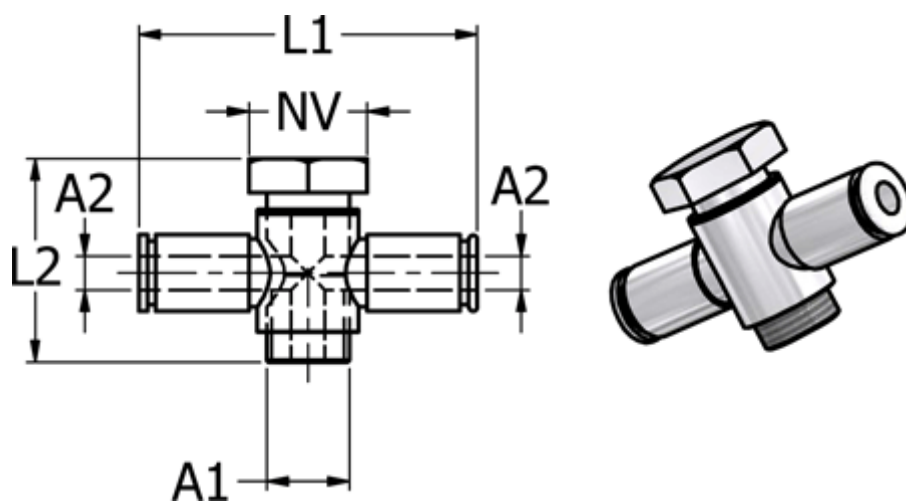

Article number: 5868640146

Description: Metal Push-in fitting 864.014-6, Ø6 / G 1/4" / Ø6
Tee swivel with FPM O-ring

Measures

Ext. hose diameter A2	= 6
L1	= 48
L2	= 28
NV	= 18
Thread A1	= G 1/4"